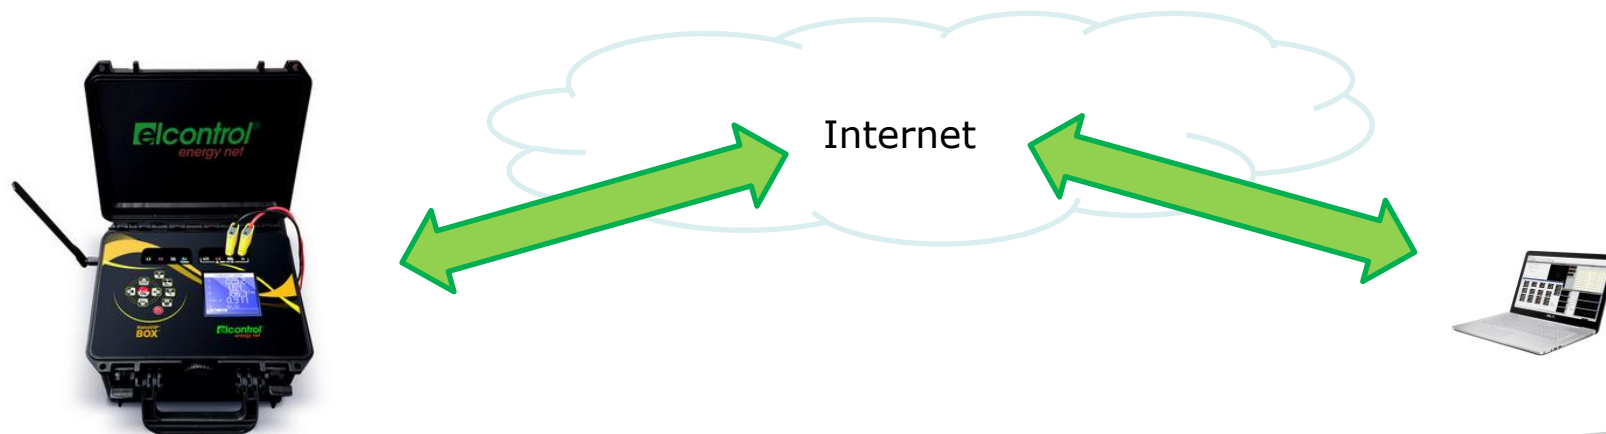

NanoVIP® CUBE™ platform

- NanoVIP® BOX™ extends NanoVIP® CUBE™ with **4G connectivity** and **self powering** capability

NanoVIP® BOX™

BOX MODES AND FEATURES

PUSH MODE

- NanoVIP® BOX™ can connect to an available 4G network
- NanoVIP® BOX™ will then push data to Elcontrol Cloud Server
- Data can be read through Elcontrol Cloud site

REMOTE MODE

- NanoVIP® BOX™ can connect to an available 4G network
- NanoVIP® BOX™ can be then automatically reached through internet via NanoRemote™
- NanoVIP® can be **fully driven** from remote
- No network setups are required

SMS Features (From NanoVIP)

- NanoVIP® BOX™ can send SMS directly to user mobile phone:
 - A **daily report** of device status
 - **Alarm info**: once an alarm triggers, SMS is sent
 - Patrol message if **any event happens** on device side: battery decrease, setup change, keyboard touched, SD extracted etc.