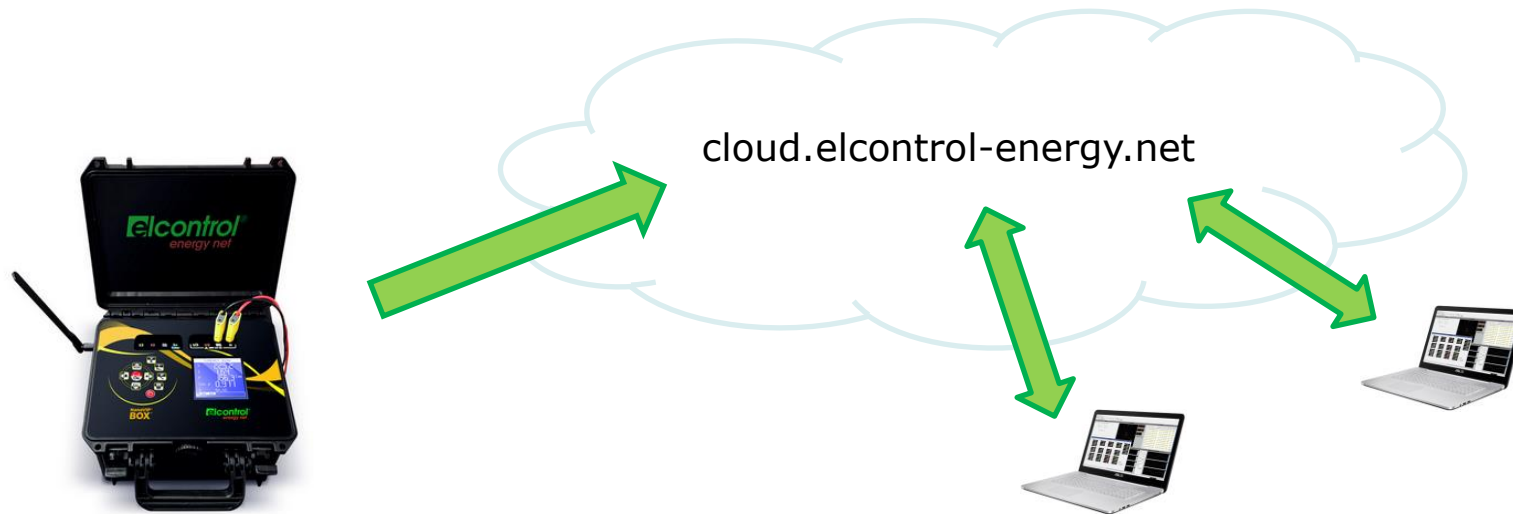

NanoVIP® CUBE™ platform

- NanoVIP® BOX™ extends NanoVIP® CUBE™ with **4G connectivity** and **self powering** capability

NanoVIP® BOX™

BOX MODES AND FEATURES

PUSH MODE

- NanoVIP® BOX™ can connect to an available 4G network
- NanoVIP® BOX™ will then push data to Elcontrol Cloud Server
- Data can be read through Elcontrol Cloud site

REMOTE MODE

- NanoVIP® BOX™ can connect to an available 4G network
- NanoVIP® BOX™ can be then automatically reached through internet via NanoRemote™
- NanoVIP® can be **fully driven** from remote
- No network setups are required

SMS Features (From NanoVIP)

- NanoVIP® BOX™ can send SMS directly to user mobile phone:
 - A **daily report** of device status
 - **Alarm info**: once an alarm triggers, SMS is sent
 - Patrol message if **any event happens** on device side: battery decrease, setup change, keyboard touched, SD extracted etc.