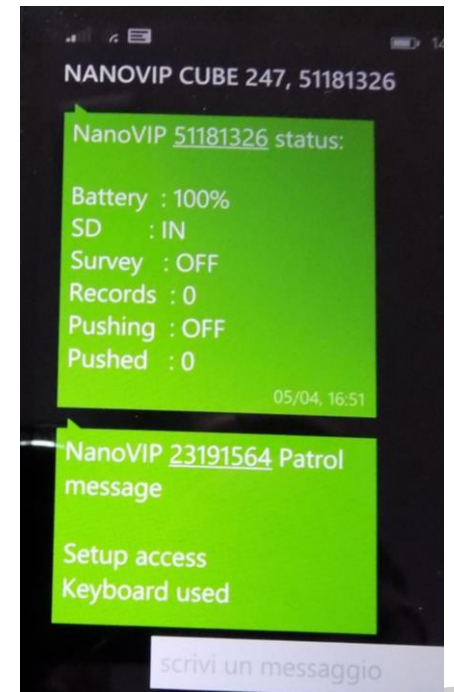

NanoVIP® CUBE™ platform

- NanoVIP® CUBE™ **Power Quality analysis:**
 - **8 different electrical systems:** single phase, two phase, three phase balanced or unbalanced, 3 or 4 leads, UPS3-3, UPS3-1.
 - All standard TRMS values: V, I, P, Q, A, F, PF, THDI%, THDV%..
 - Minimum, average and maximum instant values on 4 quadrants (absorbed and generated)
 - **Harmonics up to 50th** order on all 7 channels
 - Interruptions, micro-interruptions, dips, swells
 - **EN50160 test** (reference norm for Power Quality)
 - Full Power Quality analysis
 - **Event logs** (5 alarms, 5 dips, 5 swells, 5 interruptions)
 - Analysis available on three phases and on each single phase

NanoVIP® CUBE™ platform

- NanoVIP® BOX™ extends NanoVIP® CUBE™ with **4G connectivity** and **self powering** capability

NanoVIP® BOX™

BOX MODES AND FEATURES

PUSH MODE

- NanoVIP® BOX™ can connect to an available 4G network
- NanoVIP® BOX™ will then push data to Elcontrol Cloud Server
- Data can be read through Elcontrol Cloud site

REMOTE MODE

- NanoVIP® BOX™ can connect to an available 4G network
- NanoVIP® BOX™ can be then automatically reached through internet via NanoRemote™
- NanoVIP® can be **fully driven** from remote
- No network setups are required

SMS Features (From NanoVIP)

- NanoVIP® BOX™ can send SMS directly to user mobile phone:
 - A **daily report** of device status
 - **Alarm info**: once an alarm triggers, SMS is sent
 - Patrol message if **any event happens** on device side: battery decrease, setup change, keyboard touched, SD extracted etc.