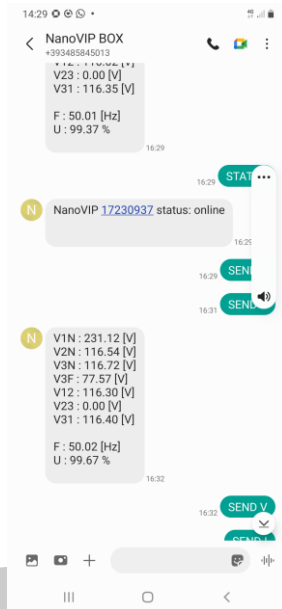

SMS Features (To NanoVIP)

- NanoVIP® BOX™ can receive several SMS **commands** from user mobile phone, like:
  - **Start, Stop and download surveys**
  - Setup settings
  - Change of mode: **PUSH, REMOTE** etc.
  - Start/Stop pushing to cloud

- ....