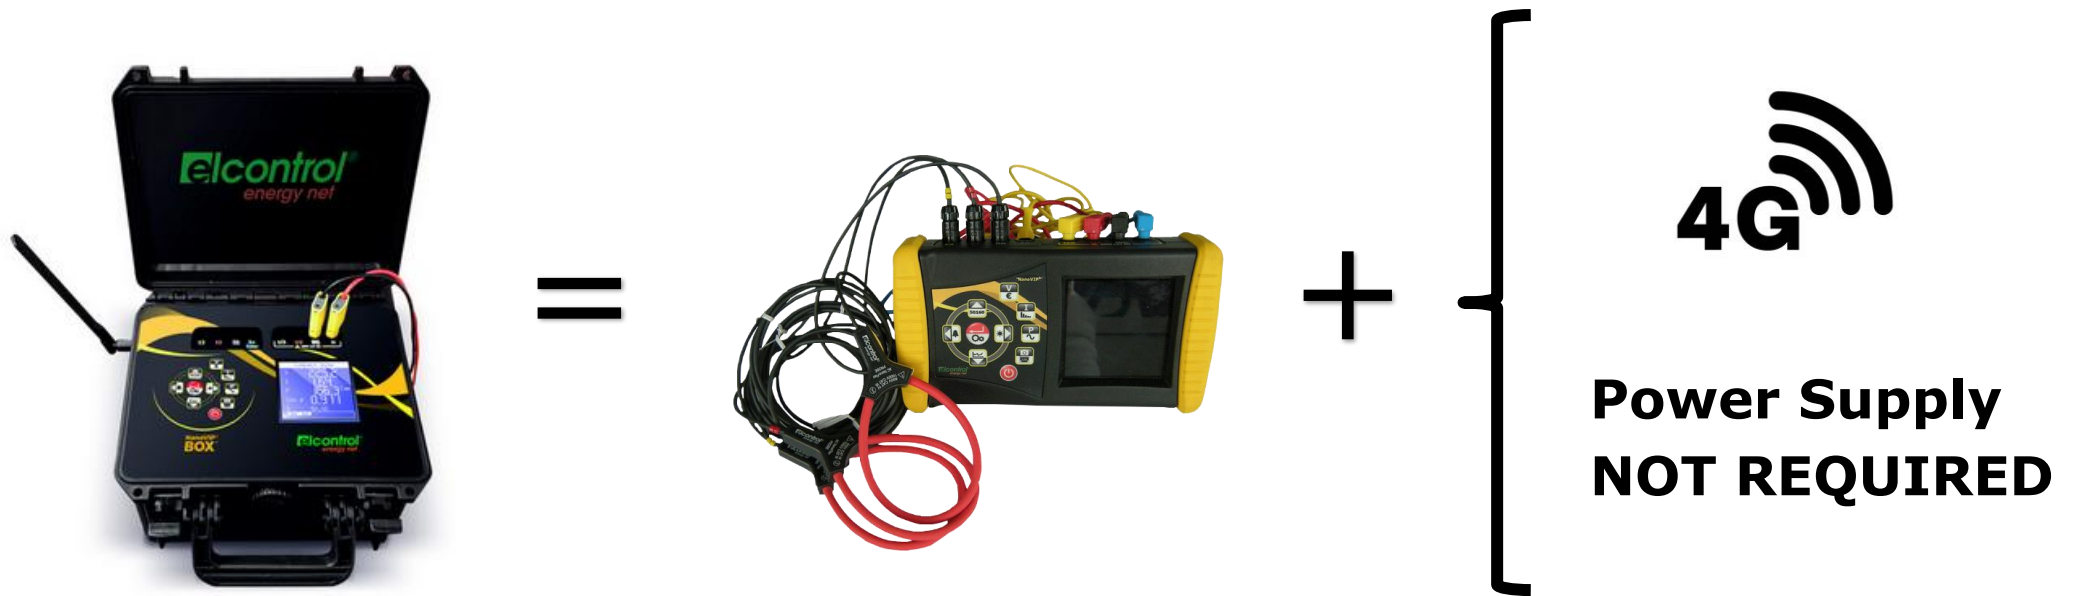

NanoVIP® CUBE™ platform

- NanoVIP® BOX™ extends NanoVIP® CUBE™ with **4G connectivity** and **self powering** capability

NanoVIP® BOX™

BOX MODES AND FEATURES

PUSH MODE

- NanoVIP® BOX™ can connect to an available 4G network
- NanoVIP® BOX™ will then push data to Elcontrol Cloud Server
- Data can be read through Elcontrol Cloud site